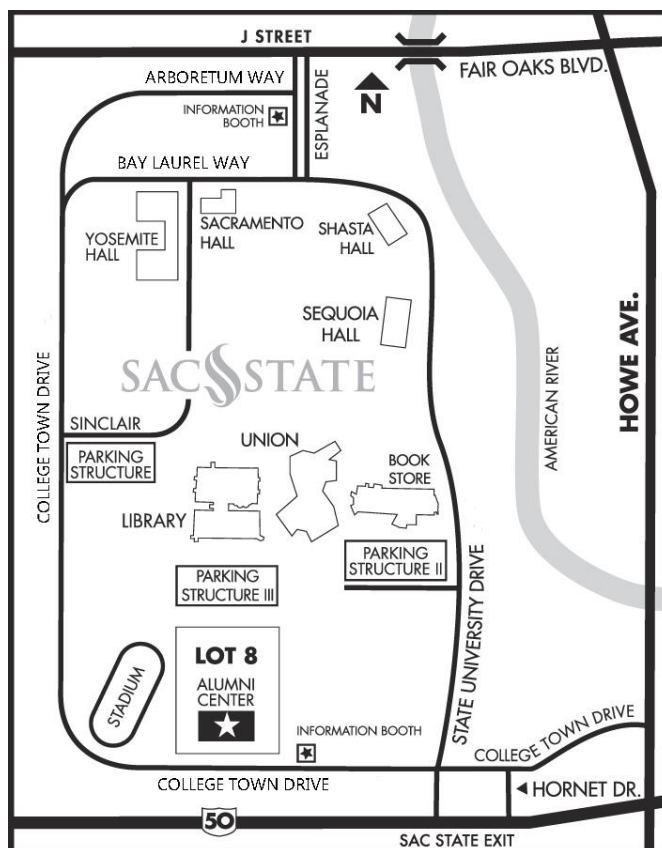

SACRAMENTO STATE ALUMNI CENTER DRIVING DIRECTIONS

EAST ON HIGHWAY 50 TOWARD LAKE TAHOE

- Exit Howe/Power Inn Road
- Take the California State University, Sacramento roundabout
- Merge onto Hornet Drive
- Turn left at the signal onto College Town Drive
- Proceed past the campus entrance
- Turn right on Stadium Drive
- Turn right on Red Buckeye Way
- The Alumni Center is located in Parking Lot 8

WEST ON HIGHWAY 50 TOWARD DAVIS

- Exit Howe/Power Inn Road
- Proceed straight through the signal onto College Town Drive
- Proceed past the campus entrance
- Turn right on Stadium Drive
- Turn right on Red Buckeye Way
- The Alumni Center is located in Parking Lot 8

FROM FAIR OAKS BOULEVARD

- Fair Oaks Boulevard turns into H Street Bridge
- Stay to your left after crossing the bridge and merge onto J Street
- Turn left at the intersection of J Street and Carlson Drive
- Veer right onto Arboretum Way and follow the road
- Arboretum Way turns into College Town Drive
- Turn left on Stadium Drive
- Turn right on Red Buckeye Way
- The Alumni Center is located in Parking Lot 8